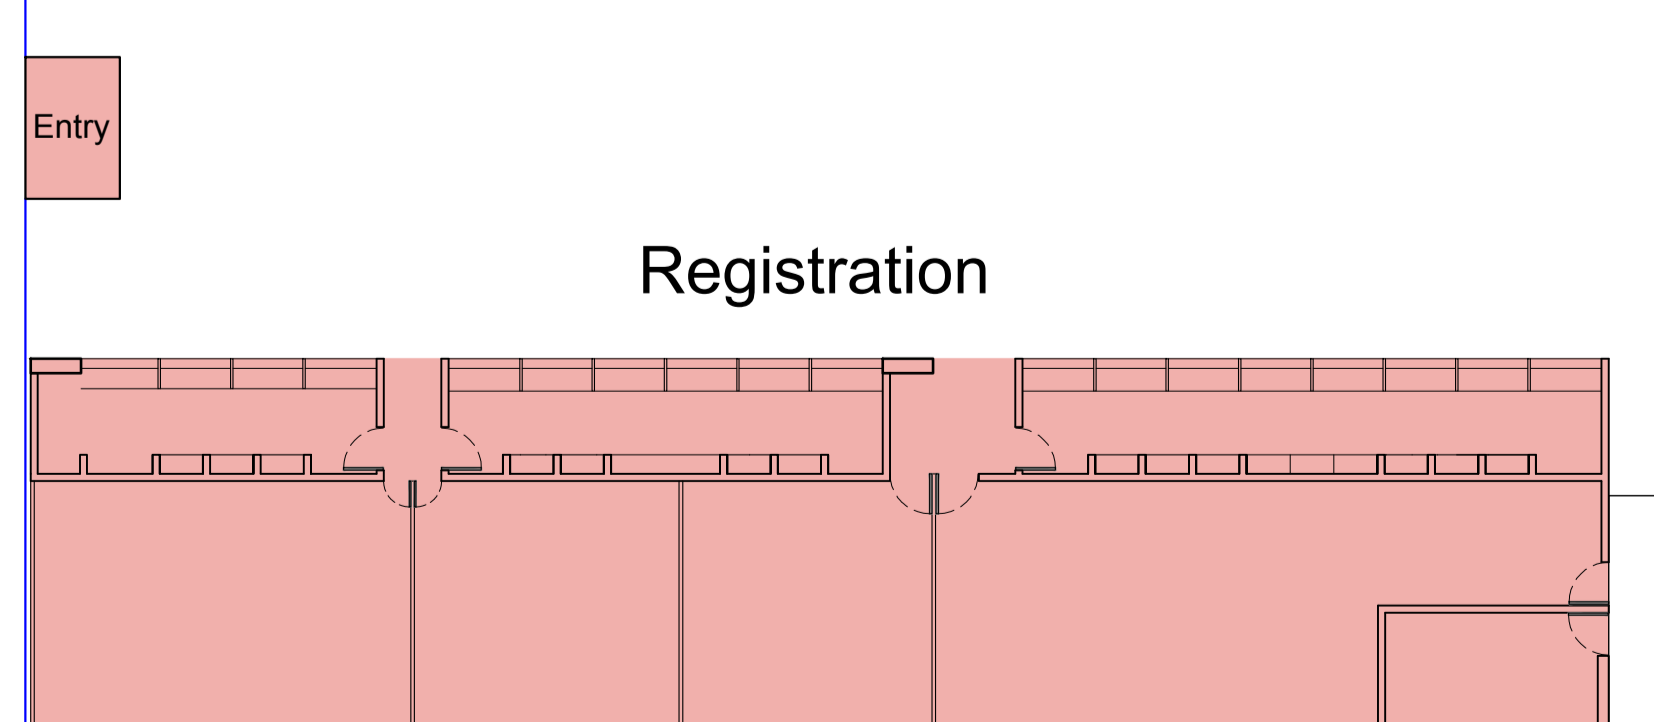

EMERGENCY EXIT

EMERGENCY EXIT

Toilet

WAY TO CAFETERIA

EMERGENCY EXIT

EMERGENCY EXIT

EMERGENCY EXIT

Exit

Toilet

Toilet

# HALL 1

Entry

- PAPERWORLD INDIA
- CORPORATE GIFTS SHOW
- AMBIENTE INDIA
- HEIMTEXTIL INDIA

Pillar Dimension  
 0.60M x 1.10M

Stall permissible height 4 mtrs.  
 Stall permissible height 3 mtrs.

N01 N04 N05 N07 N08 N10 N11 N12 N14 N15 N17 N18 N20 N21 N23 N24 N26 N27 N29 N30 N32 N33 N35 N36 N38 N39 N41 N42 N44 N45 N47 N48 N50 N51